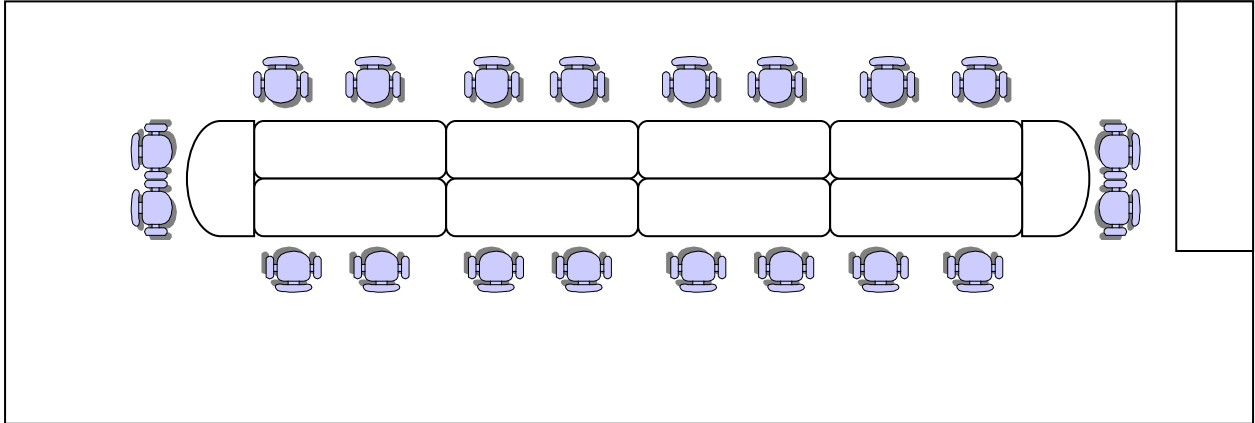

LARGE CONFERENCE ROOM layout options

CONFERENCE (maximum capacity: 20)

THEATER (maximum capacity: 22)

U-SHAPED (maximum capacity: 14)

RECTANGLE (maximum capacity: 16)

CLASSROOM (maximum capacity: 16 +2)