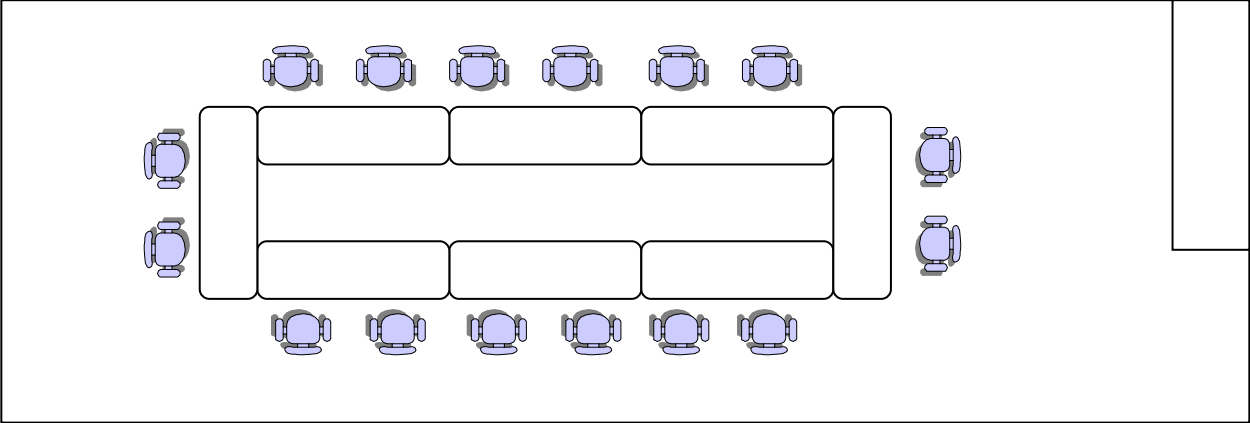

LARGE CONFERENCE ROOM layout options

CONFERENCE (maximum capacity: 20)

THEATER (maximum capacity: 22)

U-SHAPED (maximum capacity: 14)

RECTANGLE (maximum capacity: 16)

CLASSROOM (maximum capacity: 16 +2)