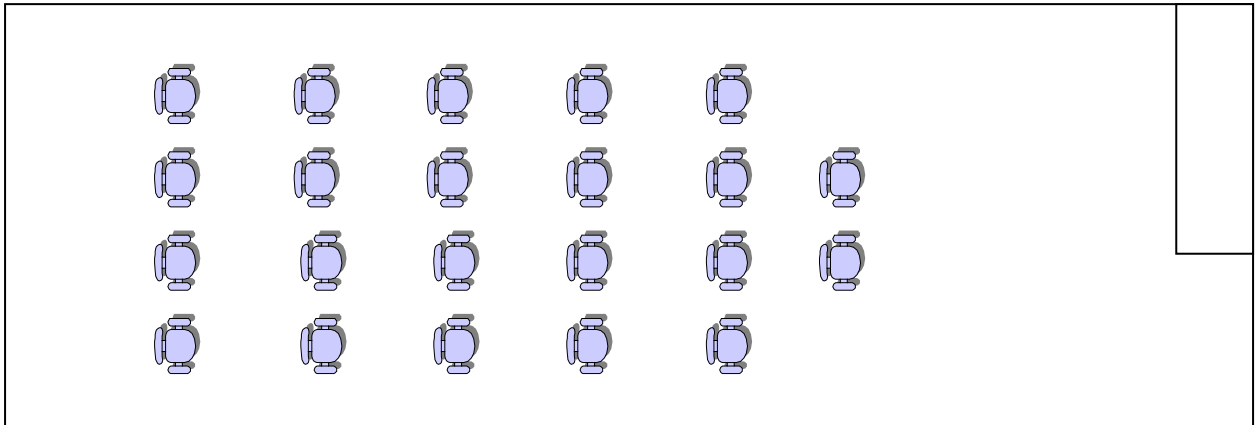

LARGE CONFERENCE ROOM layout options

CONFERENCE (maximum capacity: 20)

THEATER (maximum capacity: 22)

U-SHAPED (maximum capacity: 14)

RECTANGLE (maximum capacity: 16)

CLASSROOM (maximum capacity: 16 +2)