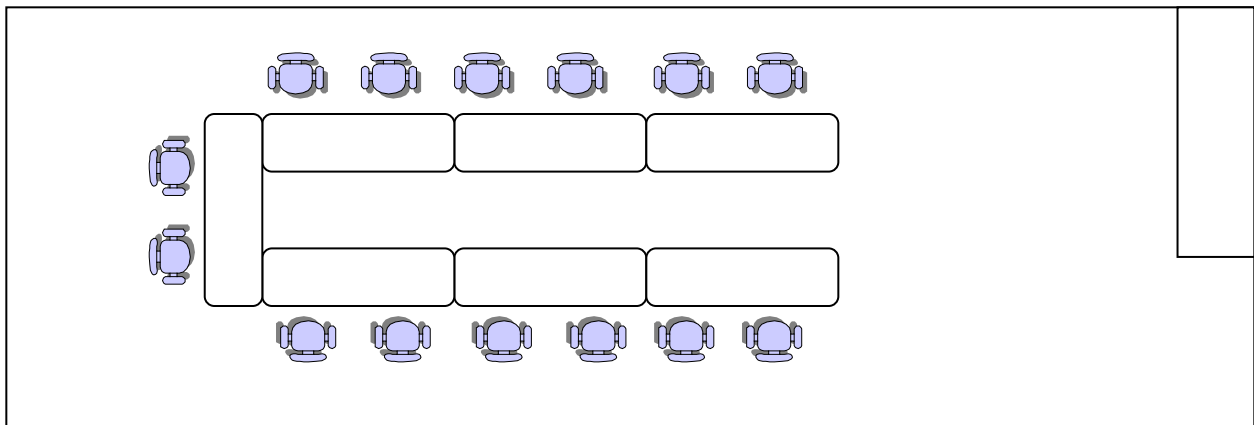

LARGE CONFERENCE ROOM layout options

CONFERENCE (maximum capacity: 20)

THEATER (maximum capacity: 22)

U-SHAPED (maximum capacity: 14)

RECTANGLE (maximum capacity: 16)

CLASSROOM (maximum capacity: 16 +2)